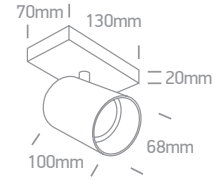

65105N | 10W | MR16 | GU10 | Aluminium

new
DARK LIGHT
IP20

Order Code	Colour	Reflector	Watts	Input	Class		Notes
65105N/BBS	Brushed brass	Black	10W	100-240V		24	-
65105N/MG	Metal grey	Black	10W	100-240V		24	-

65205N | 2x10W | MR16 | GU10 | Aluminium

new
DARK LIGHT
IP20

Order Code	Colour	Reflector	Watts	Input	Class		Notes
65205N/BBS	Brushed brass	Black	2x10W	100-240V		12	-
65205N/MG	Metal grey	Black	2x10W	100-240V		12	-

65305N | 3x10W | MR16 | GU10 | Aluminium

new
DARK LIGHT
IP20

Order Code	Colour	Reflector	Watts	Input	Class		Notes
65305N/BBS	Brushed brass	Black	3x10W	100-240V		12	-
65305N/MG	Metal grey	Black	3x10W	100-240V		12	-

65105NA | 10W | MR16 | GU10 | Aluminium

With switch.

new
DARK LIGHT
IP20

Order Code	Colour	Reflector	Watts	Input	Class		Notes
65105NA/BBS	Brushed brass	Black	10W	100-240V		24	-
65105NA/MG	Metal grey	Black	10W	100-240V		24	-