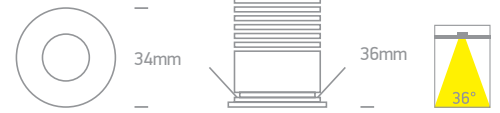

Recessed Spots Fixed LED

A-A++

10101LA | 2W | LED | Die cast

new
IP44

Suitable for 89004A driver.

| Order Code | Colour | Light Colour | CCT (K) | Watts | Lumen (lm) | Beam Angle | Input | Class | ⏸ | 💡 | ⏏ | 📦 | Notes |
|-------------|--------|--------------|---------|-------|------------|------------|-------|-------|-------|------|------|-----|-----------------------|
| 10101LA/W/W | White | Warm white | 3000K | 2W | 540lm | 36° | 700mA | ⬢ | 200cm | 27mm | 55mm | 100 | Requires 700mA driver |