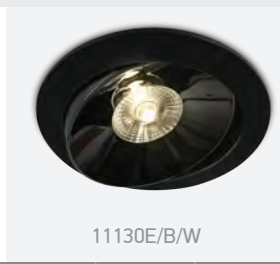

A-A++ 11130E/W/W

Order Code	Colour	Light Colour	CCT (K)	Watts	Lumen (lm)	Beam Angle	Input	Class	🔧	📏	📦	Notes
11130E/W/W	White	Warm white	3000K	30W	2550lm	30°	230V	⬡	200mm	95mm	10	Complete with 750mA driver
11130E/B/W	Black	Warm white	3000K	30W	2550lm	30°	230V	⬡	200mm	95mm	10	Complete with 750mA driver