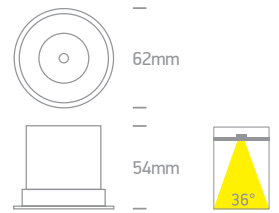

Order Code	Colour	Light Colour	CCT (K)	Watts	Lumen (lm)	Beam Angle	Input	Class				Notes
10106DC/W/W	White	Warm white	3000K	6W	570lm	36°	350mA		40cm	55mm	75mm	50 Requires 350mA driver
10106DC/B/W	Black	Warm white	3000K	6W	570lm	36°	350mA		40cm	55mm	75mm	50 Requires 350mA driver