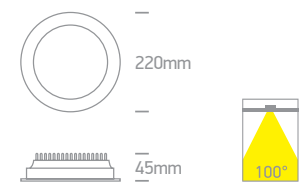

10130U | 30W | SMD 2835 | Die cast

80 CRI

UGR19