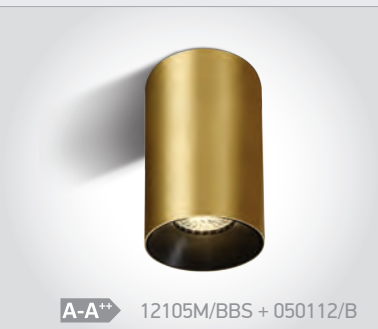

A-A++ 12105N/BBS

12105N | 10W | MR16 | GU10 | Aluminium

new
DARK LIGHT
IP20

12105N/MG

| Order Code | Colour | Reflector | Watts | Input | Class | | Notes |
|------------|---------------|-----------|-------|----------|-------|----|-------|
| 12105N/BBS | Brushed brass | Black | 10W | 100-240V | | 36 | - |
| 12105N/MG | Metal grey | Black | 10W | 100-240V | | 36 | - |