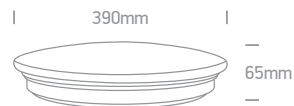

A-A⁺

new
IP20

62026A | 15W | SMD 2835 | Metal + PMMA

Order Code	Colour	Light Colour	CCT (K)	Watts	Lumen (lm)	Input	Class		Notes
62026A/W	White	Warm white	3000K	15W	1050lm	230V		5	Complete with driver

A-A⁺

new
IP20

62026B | 24W | SMD 2835 | Metal + PMMA

Order Code	Colour	Light Colour	CCT (K)	Watts	Lumen (lm)	Input	Class		Notes
62026B/W	White	Warm white	3000K	24W	1700lm	230V		5	Complete with driver

A-A⁺

new
IP20

62026C | 30W | SMD 2835 | Metal + PMMA

Order Code	Colour	Light Colour	CCT (K)	Watts	Lumen (lm)	Input	Class		Notes
62026C/W	White	Warm white	3000K	30W	2150lm	230V		5	Complete with driver

A-A⁺ 62154/W/W

new
IP20

62154 | 24W | SMD 2835 | Iron + Plastic

Order Code	Colour	Light Colour	CCT (K)	Watts	Lumen (lm)	Input	Class		Notes
62154/W/W	White	Warm white	3000K	24W	1560lm	230V		1	Complete with 200mA driver
62154/B/W	Black	Warm white	3000K	24W	1560lm	230V		1	Complete with 200mA driver
62154/C/W	Chrome	Warm white	3000K	24W	1560lm	230V		1	Complete with 200mA driver