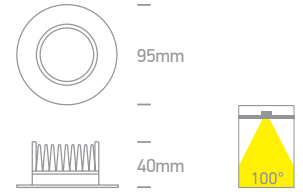

10107UV | 7W | SMD 2835 | Die cast

Adjustable colour temperature.

new
IP44

LED BUILT IN
80 CRI
CE
3 YEAR
UGR19

CCT Adjustable
6000K-4000K-3000K

A-A

| Order Code | Colour | Light Colour | CCT (K) | Watts | Lumen (lm) | Beam Angle | Input | Class | Lighting | Height | Depth | Quantity | Notes |
|------------|--------|--------------------------------|-------------------|-------|------------|------------|-------|-------|----------|--------|-------|----------------------------|-------|
| 10107UV/W | White | Daylight-Cool white-Warm white | 6000K-4000K-3000K | 7W | 525lm | 100° | 230V | □ | 70mm | 60mm | 40 | Complete with 180mA driver | |