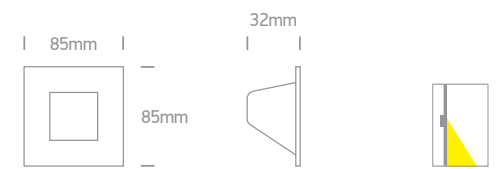

Order Code	Colour	Light Colour	CCT (K)	Watts	Input	Class	⏏	⚡	⏏	📦	Notes
68006N/W	White	Warm white	3000K	1W	230V	⬡	12cm	-	60mm	1	Complete with 350mA driver