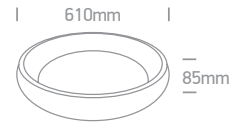

62134N | 32W | SMD 2835 | Metal

new
IP20

A-A⁺⁺

Order Code	Colour	Light Colour	CCT (K)	Watts	Lumen (lm)	Beam Angle	Input	Class		Notes
62134N/BBS/W	Brushed brass	Warm white	3000K	32W	1750lm	120°	230V		1	Complete with 750mA driver

62144N | 50W | SMD 2835 | Metal

new
IP20

A-A⁺⁺

Order Code	Colour	Light Colour	CCT (K)	Watts	Lumen (lm)	Beam Angle	Input	Class		Notes
62144N/BBS/W	Brushed brass	Warm white	3000K	50W	2750lm	120°	230V		1	Complete with 1200mA driver

67452 | 30W | SMD 2835 | Aluminium

new
DARK LIGHT
IP20

A-A⁺⁺ 67452/W/W

67452/B/W

Order Code	Colour	Light Colour	CCT (K)	Watts	Lumen (lm)	Input	Class		Notes
67452/W/W	White	Warm white	3000K	30W	2000lm	230V		1	Complete with 500mA driver
67452/B/W	Black	Warm white	3000K	30W	2000lm	230V		1	Complete with 500mA driver