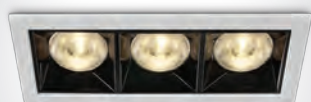

A-A** 50106B/W/W

50106B | 6W | COB LED | Die cast

new
IP20

50106B/B/W

| Order Code | Colour | Light Colour | CCT (K) | Watts | Lumen (lm) | Beam Angle | Input | Class | | | | Notes |
|------------|--------|--------------|---------|-------|------------|------------|-------|-------|---------|------|----|----------------------------|
| 50106B/W/W | White | Warm white | 3000K | 6W | 480lm | 38° | 230V | | 50x45mm | 70mm | 50 | Complete with 135mA driver |
| 50106B/B/W | Black | Warm white | 3000K | 6W | 480lm | 38° | 230V | | 50x45mm | 70mm | 50 | Complete with 135mA driver |