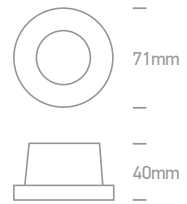

050182 | Rings for 10105H | Aluminium

new
IP20