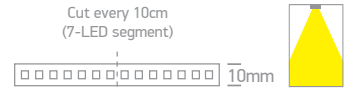

7835 | 14,4W/m | SMD 2835 | 70LEDs/m

3M Double face adhesive.

Supplied in 5m roll.

Dimming remote control. Order code 20030.

A-A++

new
IP20

| Order Code | Light Colour | CCT (K) | Watts | Lumen (lm) | Input | Class | | Notes |
|------------|------------------|---------|---------|------------|--------|-------|----|------------------------|
| 7835/UW | Ultra warm white | 2200K | 14,4W/m | 1060lm/m | 24V DC | III | 40 | Requires 24V DC driver |