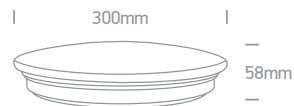

A-A⁺

new
IP20

62026A | 15W | SMD 2835 | Metal + PMMA

Order Code	Colour	Light Colour	CCT (K)	Watts	Lumen (lm)	Input	Class		Notes
62026A/W	White	Warm white	3000K	15W	1050lm	230V		5	Complete with driver

A-A⁺

new
IP20

62026B | 24W | SMD 2835 | Metal + PMMA

Order Code	Colour	Light Colour	CCT (K)	Watts	Lumen (lm)	Input	Class		Notes
62026B/W	White	Warm white	3000K	24W	1700lm	230V		5	Complete with driver

A-A⁺

new
IP20

62026C | 30W | SMD 2835 | Metal + PMMA

Order Code	Colour	Light Colour	CCT (K)	Watts	Lumen (lm)	Input	Class		Notes
62026C/W	White	Warm white	3000K	30W	2150lm	230V		5	Complete with driver

A-A⁺ 62154/W/W

new
IP20

62154 | 24W | SMD 2835 | Iron + Plastic

Order Code	Colour	Light Colour	CCT (K)	Watts	Lumen (lm)	Input	Class		Notes
62154/W/W	White	Warm white	3000K	24W	1560lm	230V		1	Complete with 200mA driver
62154/B/W	Black	Warm white	3000K	24W	1560lm	230V		1	Complete with 200mA driver
62154/C/W	Chrome	Warm white	3000K	24W	1560lm	230V		1	Complete with 200mA driver