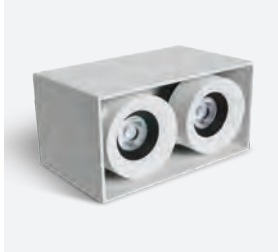

Order Code	Colour	Light Colour	CCT (K)	Watts	Lumen (lm)	Beam Angle	Input	Class	⊞	Notes
12208XA/W/W	White	Warm white	3000K	2x8W	2x640lm	36°	100-240V	⊞	24	Complete with 350mA driver