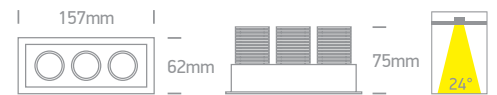

Order Code	Colour	Light Colour	CCT (K)	Watts	Lumen (lm)	Beam Angle	Input	Class	⏏	⚡	⏏	📦	Notes
51306M/W/W	White	Warm white	3000K	3x6W	3x540lm	24°	350mA	⚡	⏏	⚡	⏏	📦	Requires 3x350mA drivers