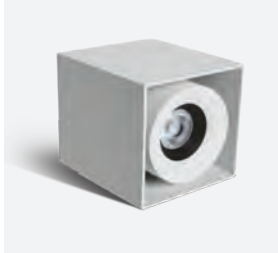

Wall & Ceiling LED

A-A⁺⁺

12108X | 8W | COB LED | Dimmable | Aluminium

new
IP20

Order Code	Colour	Light Colour	CCT (K)	Watts	Lumen (lm)	Beam Angle	Input	Class	⊞	Notes
12108X/W/W	White	Warm white	3000K	8W	640lm	36°	230V	⊞	36	Complete with 350mA driver

A-A⁺⁺

12108XA | 8W | COB LED | Dimmable | Aluminium

new
IP20

Order Code	Colour	Light Colour	CCT (K)	Watts	Lumen (lm)	Beam Angle	Input	Class	⊞	Notes
12108XA/W/W	White	Warm white	3000K	8W	640lm	36°	230V	⊞	36	Complete with 350mA driver

A-A⁺⁺

12208XA | 2x8W | COB LED | Aluminium

new
IP20

Order Code	Colour	Light Colour	CCT (K)	Watts	Lumen (lm)	Beam Angle	Input	Class	⊞	Notes
12208XA/W/W	White	Warm white	3000K	2x8W	2x640lm	36°	100-240V	⊞	24	Complete with 350mA driver