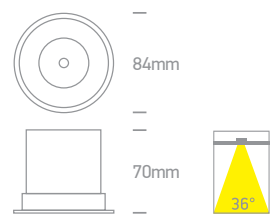

Order Code	Colour	Light Colour	CCT (K)	Watts	Lumen (lm)	Beam Angle	Input	Class				Notes
10112DC/W/W	White	Warm white	3000K	12W	1100lm	36°	700mA		40cm	75mm	90mm	50 Requires 700mA driver
10112DC/B/W	Black	Warm white	3000K	12W	1100lm	36°	700mA		40cm	75mm	90mm	50 Requires 700mA driver