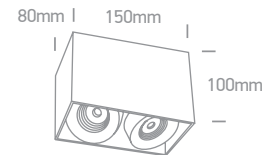

Order Code	Colour	Light Colour	CCT (K)	Watts	Lumen (lm)	Beam Angle	Input	Class	⊞	Notes
12208XA/W/W	White	Warm white	3000K	2x8W	2x640lm	36°	100-240V	⊞	24	Complete with 350mA driver