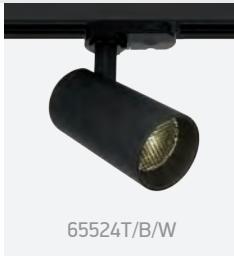

65524T/BBS/W

65524T/B/W