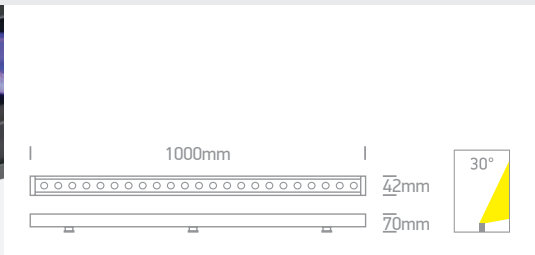

Order Code	Colour	Light Colour	Watts	Beam Angle	Input	Class	S	📦	Notes
7055B/RGB	Grey	RGB	24x1,5W	30°	24V DC	◆	100cm	12	Requires 24V DC driver