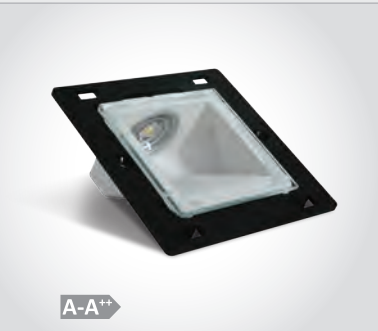

Wall Recessed & Inground

A-A++

68078 | 2W | LED | Aluminium

new
DARK LIGHT
IP20

LED BUILT IN
80 CRI
DIMMABLE
QUICK FIX
CE 3 YEAR

| Order Code | Colour | Light Colour | CCT (K) | Watts | Lumen (lm) | Input | Class | ⏏ | ⚡ | ⏏ | 📦 | Notes |
|------------|--------|--------------|---------|-------|------------|-------|-------|------|---------|------|-----|-----------------------|
| 68078/W/W | White | Warm white | 3000K | 2W | 80lm | 700mA | ⬡ | 30cm | 80x25mm | 60mm | 100 | Requires 700mA driver |