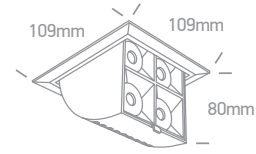

Recessed Spots Adjustable LED

A-A++ 51406B/W/W

51406B | 16W | COB LED | Die cast

new
IP20

51406B/B/W

| Order Code | Colour | Light Colour | CCT (K) | Watts | Lumen (lm) | Beam Angle | Input | Class | | | | Notes |
|------------|--------|--------------|---------|-------|------------|------------|-------|-------|-----------|-------|----|----------------------------|
| 51406B/W/W | White | Warm white | 3000K | 16W | 1280lm | 38° | 230V | | 100x100mm | 100mm | 30 | Complete with 400mA driver |
| 51406B/B/W | Black | Warm white | 3000K | 16W | 1280lm | 38° | 230V | | 100x100mm | 100mm | 30 | Complete with 400mA driver |