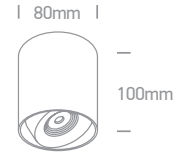

Wall & Ceiling LED

A-A⁺⁺

12108X | 8W | COB LED | Dimmable | Aluminium

new
IP20

Order Code	Colour	Light Colour	CCT (K)	Watts	Lumen (lm)	Beam Angle	Input	Class	⊞	Notes
12108X/W/W	White	Warm white	3000K	8W	640lm	36°	230V	⊞	36	Complete with 350mA driver

A-A⁺⁺

12108XA | 8W | COB LED | Dimmable | Aluminium

new
IP20

Order Code	Colour	Light Colour	CCT (K)	Watts	Lumen (lm)	Beam Angle	Input	Class	⊞	Notes
12108XA/W/W	White	Warm white	3000K	8W	640lm	36°	230V	⊞	36	Complete with 350mA driver

A-A⁺⁺

12208XA | 2x8W | COB LED | Aluminium

new
IP20

Order Code	Colour	Light Colour	CCT (K)	Watts	Lumen (lm)	Beam Angle	Input	Class	⊞	Notes
12208XA/W/W	White	Warm white	3000K	2x8W	2x640lm	36°	100-240V	⊞	24	Complete with 350mA driver