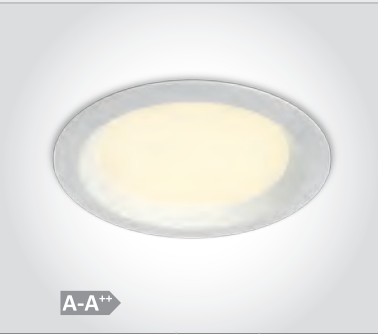

10107UV | 7W | SMD 2835 | Die cast

Adjustable colour temperature.

new
IP44

LED BUILT IN
80 CRI
CE
3 YEAR
UGR19

CCT Adjustable
6000K-4000K-3000K

A-A

| Order Code | Colour | Light Colour | CCT (K) | Watts | Lumen (lm) | Beam Angle | Input | Class | Lighting | Height | Depth | Quantity | Notes |
|------------|--------|--------------------------------|-------------------|-------|------------|------------|-------|-------|----------|--------|-------|----------------------------|-------|
| 10107UV/W | White | Daylight-Cool white-Warm white | 6000K-4000K-3000K | 7W | 525lm | 100° | 230V | □ | 70mm | 60mm | 40 | Complete with 180mA driver | |