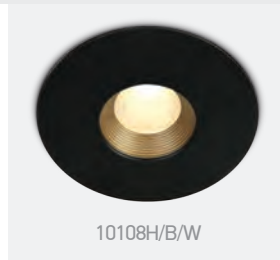

10108H/B/W