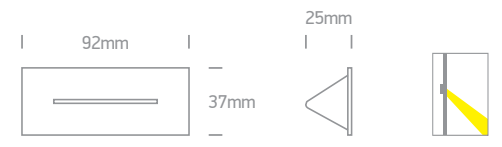

Wall Recessed & Inground

A-A++

68078 | 2W | LED | Aluminium

new
DARK LIGHT
IP20

LED BUILT IN
80 CRI
DIMMABLE
QUICK FIX
CE 3 YEAR

| Order Code | Colour | Light Colour | CCT (K) | Watts | Lumen (lm) | Input | Class | ⏏ | ⚡ | ⏏ | 📦 | Notes |
|------------|--------|--------------|---------|-------|------------|-------|-------|------|---------|------|-----|-----------------------|
| 68078/W/W | White | Warm white | 3000K | 2W | 80lm | 700mA | ⬡ | 30cm | 80x25mm | 60mm | 100 | Requires 700mA driver |