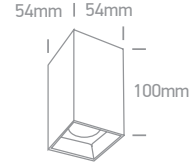

12107B | 7W | COB LED | Dimmable | Aluminium

new
IP20

Order Code	Colour	Light Colour	CCT (K)	Watts	Lumen (lm)	Beam Angle	Input	Class		Notes
12107B/W/W	White	Warm white	3000K	7W	550lm	36°	230V		36	Complete with 350mA driver