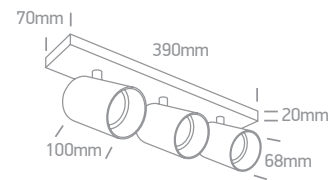

65105N | 10W | MR16 | GU10 | Aluminium

new
DARK LIGHT
IP20

Order Code	Colour	Reflector	Watts	Input	Class		Notes
65105N/BBS	Brushed brass	Black	10W	100-240V		24	-
65105N/MG	Metal grey	Black	10W	100-240V		24	-

65205N | 2x10W | MR16 | GU10 | Aluminium

new
DARK LIGHT
IP20

Order Code	Colour	Reflector	Watts	Input	Class		Notes
65205N/BBS	Brushed brass	Black	2x10W	100-240V		12	-
65205N/MG	Metal grey	Black	2x10W	100-240V		12	-

65305N | 3x10W | MR16 | GU10 | Aluminium

new
DARK LIGHT
IP20

Order Code	Colour	Reflector	Watts	Input	Class		Notes
65305N/BBS	Brushed brass	Black	3x10W	100-240V		12	-
65305N/MG	Metal grey	Black	3x10W	100-240V		12	-

65105NA | 10W | MR16 | GU10 | Aluminium

With switch.

new
DARK LIGHT
IP20

Order Code	Colour	Reflector	Watts	Input	Class		Notes
65105NA/BBS	Brushed brass	Black	10W	100-240V		24	-
65105NA/MG	Metal grey	Black	10W	100-240V		24	-