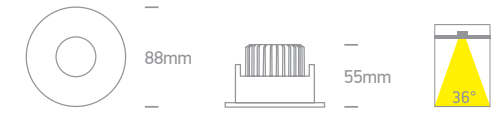

A-A++

10108H/W/W

10108H | 8W | COB LED | Die cast

new
DARK LIGHT
IP54

10108H/B/W

| Order Code | Colour | Light Colour | CCT (K) | Watts | Lumen (lm) | Beam Angle | Input | Class | 💡 | ⏏ | 📦 | Notes |
|------------|--------|--------------|---------|-------|------------|------------|-------|-------|------|------|----|----------------------------|
| 10108H/W/W | White | Warm white | 3000K | 8W | 600lm | 36° | 230V | ⬢ | 75mm | 70mm | 50 | Complete with 200mA driver |
| 10108H/B/W | Black | Warm white | 3000K | 8W | 600lm | 36° | 230V | ⬢ | 75mm | 70mm | 50 | Complete with 200mA driver |