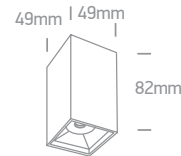

12106B | 6W | COB LED | Aluminium

new
IP20

Order Code	Colour	Light Colour	CCT (K)	Watts	Lumen (lm)	Beam Angle	Input	Class		Notes
12106B/W/W	White	Warm white	3000K	6W	480lm	38°	230V		60	Complete with 120mA driver
12106B/B/W	Black	Warm white	3000K	6W	480lm	38°	230V		60	Complete with 120mA driver