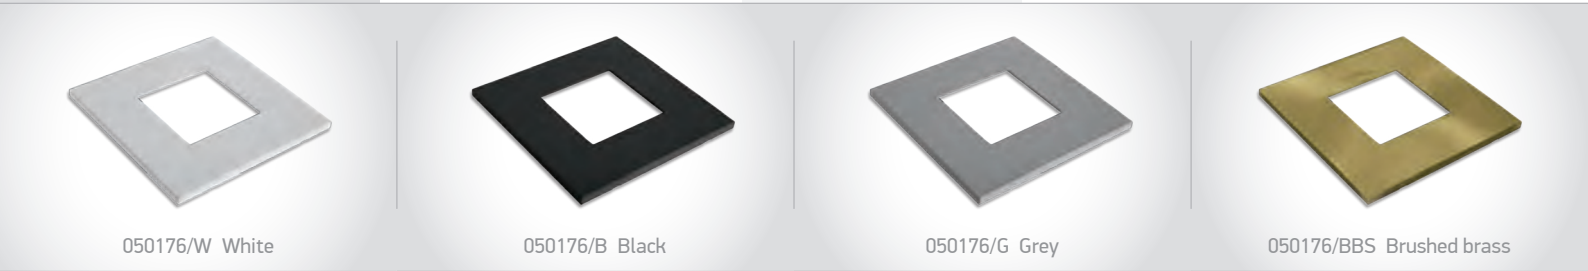

Order Code	Colour	Light Colour	CCT (K)	Watts	Input	Class	⏏	⚡	⏏	📦	Notes
68006N/W	White	Warm white	3000K	1W	230V	⬡	12cm	-	60mm	1	Complete with 350mA driver