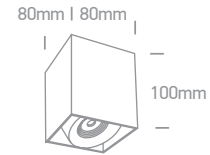

Wall & Ceiling LED

A-A⁺⁺

12108X | 8W | COB LED | Dimmable | Aluminium

new
IP20

Order Code	Colour	Light Colour	CCT (K)	Watts	Lumen (lm)	Beam Angle	Input	Class	⊞	Notes
12108X/W/W	White	Warm white	3000K	8W	640lm	36°	230V	⊞	36	Complete with 350mA driver

A-A⁺⁺

12108XA | 8W | COB LED | Dimmable | Aluminium

new
IP20

Order Code	Colour	Light Colour	CCT (K)	Watts	Lumen (lm)	Beam Angle	Input	Class	⊞	Notes
12108XA/W/W	White	Warm white	3000K	8W	640lm	36°	230V	⊞	36	Complete with 350mA driver

A-A⁺⁺

12208XA | 2x8W | COB LED | Aluminium

new
IP20

Order Code	Colour	Light Colour	CCT (K)	Watts	Lumen (lm)	Beam Angle	Input	Class	⊞	Notes
12208XA/W/W	White	Warm white	3000K	2x8W	2x640lm	36°	100-240V	⊞	24	Complete with 350mA driver