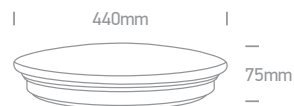

A-A⁺

new
IP20

62026A | 15W | SMD 2835 | Metal + PMMA

Order Code	Colour	Light Colour	CCT (K)	Watts	Lumen (lm)	Input	Class		Notes
62026A/W	White	Warm white	3000K	15W	1050lm	230V		5	Complete with driver

A-A⁺

new
IP20

62026B | 24W | SMD 2835 | Metal + PMMA

Order Code	Colour	Light Colour	CCT (K)	Watts	Lumen (lm)	Input	Class		Notes
62026B/W	White	Warm white	3000K	24W	1700lm	230V		5	Complete with driver

A-A⁺

new
IP20

62026C | 30W | SMD 2835 | Metal + PMMA

Order Code	Colour	Light Colour	CCT (K)	Watts	Lumen (lm)	Input	Class		Notes
62026C/W	White	Warm white	3000K	30W	2150lm	230V		5	Complete with driver

A-A⁺ 62154/W/W

new
IP20

62154 | 24W | SMD 2835 | Iron + Plastic

Order Code	Colour	Light Colour	CCT (K)	Watts	Lumen (lm)	Input	Class		Notes
62154/W/W	White	Warm white	3000K	24W	1560lm	230V		1	Complete with 200mA driver
62154/B/W	Black	Warm white	3000K	24W	1560lm	230V		1	Complete with 200mA driver
62154/C/W	Chrome	Warm white	3000K	24W	1560lm	230V		1	Complete with 200mA driver