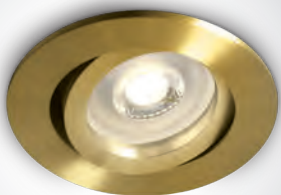

Recessed Spots Adjustable

11105A1 | 50W | MR16 | GU10 | Aluminium

E-A⁺⁺

new
IP20