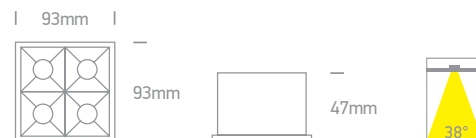

A-A** 50406B/W/W

50406B | 16W | COB LED | Die cast

new
IP20

50406B/B/W

| Order Code | Colour | Light Colour | CCT (K) | Watts | Lumen (lm) | Beam Angle | Input | Class | | | | Notes |
|------------|--------|--------------|---------|-------|------------|------------|-------|-------|---------|------|----|----------------------------|
| 50406B/W/W | White | Warm white | 3000K | 16W | 1280lm | 38° | 230V | | 85x85mm | 70mm | 36 | Complete with 400mA driver |
| 50406B/B/W | Black | Warm white | 3000K | 16W | 1280lm | 38° | 230V | | 85x85mm | 70mm | 36 | Complete with 400mA driver |

A-A** 50506B/W/W

50506B | 20W | COB LED | Die cast

new
IP20

50506B/B/W

| Order Code | Colour | Light Colour | CCT (K) | Watts | Lumen (lm) | Beam Angle | Input | Class | | | | Notes |
|------------|--------|--------------|---------|-------|------------|------------|-------|-------|----------|------|----|----------------------------|
| 50506B/W/W | White | Warm white | 3000K | 20W | 1600lm | 38° | 230V | | 200x45mm | 70mm | 20 | Complete with 500mA driver |
| 50506B/B/W | Black | Warm white | 3000K | 20W | 1600lm | 38° | 230V | | 200x45mm | 70mm | 20 | Complete with 500mA driver |