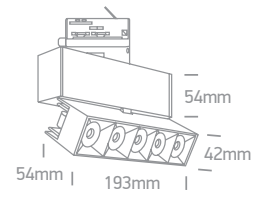

Order Code	Colour	Light Colour	CCT (K)	Watts	Lumen (lm)	Beam Angle	Input	Class		Notes
65506BT/W/W	White	Warm white	3000K	20W	1600lm	38°	230V		20	Complete with 500mA driver
65506BT/B/W	Black	Warm white	3000K	20W	1600lm	38°	230V		20	Complete with 500mA driver