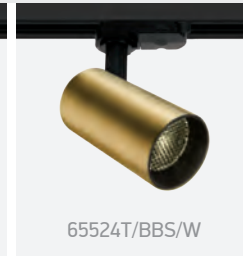

A-A** 65524T/W/W

65524T | 12W | COB LED | Aluminium

Honeycomb.

new
DARK LIGHT
IP20

65524T/B/W

65524T/BBS/W

| Order Code | Colour | Light Colour | CCT (K) | Watts | Lumen (lm) | Beam Angle | Input | Class | | Notes |
|--------------|---------------|--------------|---------|-------|------------|------------|-------|-------|----|----------------------------|
| 65524T/W/W | White | Warm white | 3000K | 12W | 1000lm | 36° | 230V | | 24 | Complete with 250mA driver |
| 65524T/B/W | Black | Warm white | 3000K | 12W | 1000lm | 36° | 230V | | 24 | Complete with 250mA driver |
| 65524T/BBS/W | Brushed brass | Warm white | 3000K | 12W | 1000lm | 36° | 230V | | 24 | Complete with 250mA driver |