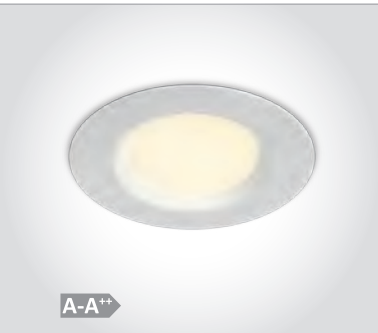

10107UV | 7W | SMD 2835 | Die cast

Adjustable colour temperature.

new
IP44

LED BUILT IN
80 CRI
CE
3 YEAR
UGR19

CCT Adjustable
6000K-4000K-3000K

A-A

Order Code	Colour	Light Colour	CCT (K)	Watts	Lumen (lm)	Beam Angle	Input	Class	Lighting	Height	Depth	Quantity	Notes
10107UV/W	White	Daylight-Cool white-Warm white	6000K-4000K-3000K	7W	525lm	100°	230V	□	70mm	60mm	40	Complete with 180mA driver	

10113UV | 13W | SMD 2835 | Die cast

Adjustable colour temperature.

new
IP44

LED BUILT IN
80 CRI
CE
3 YEAR
UGR19

CCT Adjustable
6000K-4000K-3000K

A-A

Order Code	Colour	Light Colour	CCT (K)	Watts	Lumen (lm)	Beam Angle	Input	Class	Lighting	Height	Depth	Quantity	Notes
10113UV/W	White	Daylight-Cool white-Warm white	6000K-4000K-3000K	13W	975lm	100°	230V	□	120mm	70mm	20	Complete with 300mA driver	

10120UV | 20W | SMD 2835 | Die cast

Adjustable colour temperature.

new
IP44

LED BUILT IN
80 CRI
CE
3 YEAR
UGR19

CCT Adjustable
6000K-4000K-3000K

A-A

Order Code	Colour	Light Colour	CCT (K)	Watts	Lumen (lm)	Beam Angle	Input	Class	Lighting	Height	Depth	Quantity	Notes
10120UV/W	White	Daylight-Cool white-Warm white	6000K-4000K-3000K	20W	1500lm	100°	230V	□	170mm	75mm	20	Complete with 550mA driver	

10130UV | 30W | SMD 2835 | Die cast

Adjustable colour temperature.

new
IP44

LED BUILT IN
80 CRI
CE
3 YEAR
UGR19

CCT Adjustable
6000K-4000K-3000K

A-A

Order Code	Colour	Light Colour	CCT (K)	Watts	Lumen (lm)	Beam Angle	Input	Class	Lighting	Height	Depth	Quantity	Notes
10130UV/W	White	Daylight-Cool white-Warm white	6000K-4000K-3000K	30W	2250lm	100°	230V	□	210mm	80mm	20	Complete with 700mA driver