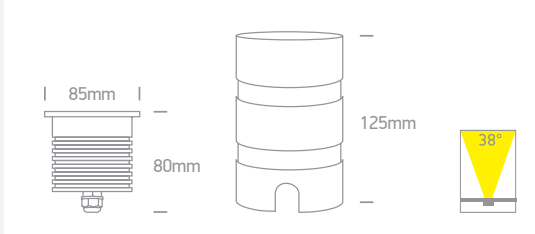

Order Code	Colour	Light Colour	CCT (K)	Watts	Lumen (lm)	Beam Angle	Input	Class	S	U	↑↓	📦	Notes
69056C/W	Aluminium	Warm white	3000K	9W	720lm	38°	24V DC	◆	200cm	70mm	135mm+300mm drainage	24	Requires 24V DC driver

Industrial & Floodlights