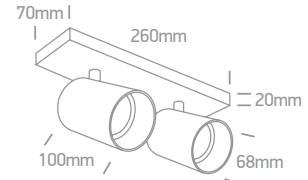

65105N | 10W | MR16 | GU10 | Aluminium

new
DARK LIGHT
IP20

Order Code	Colour	Reflector	Watts	Input	Class		Notes
65105N/BBS	Brushed brass	Black	10W	100-240V		24	-
65105N/MG	Metal grey	Black	10W	100-240V		24	-

65205N | 2x10W | MR16 | GU10 | Aluminium

new
DARK LIGHT
IP20

Order Code	Colour	Reflector	Watts	Input	Class		Notes
65205N/BBS	Brushed brass	Black	2x10W	100-240V		12	-
65205N/MG	Metal grey	Black	2x10W	100-240V		12	-

65305N | 3x10W | MR16 | GU10 | Aluminium

new
DARK LIGHT
IP20

Order Code	Colour	Reflector	Watts	Input	Class		Notes
65305N/BBS	Brushed brass	Black	3x10W	100-240V		12	-
65305N/MG	Metal grey	Black	3x10W	100-240V		12	-

65105NA | 10W | MR16 | GU10 | Aluminium

With switch.

new
DARK LIGHT
IP20

Order Code	Colour	Reflector	Watts	Input	Class		Notes
65105NA/BBS	Brushed brass	Black	10W	100-240V		24	-
65105NA/MG	Metal grey	Black	10W	100-240V		24	-