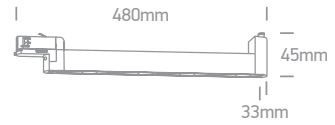

Order Code	Colour	Light Colour	CCT (K)	Watts	Lumen (lm)	Beam Angle	Input	Class		Notes
65024TA/W/W	White	Warm white	3000K	15x1W	1200lm	30°	230V		10	AC LED
65024TA/B/W	Black	Warm white	3000K	15x1W	1200lm	30°	230V		10	AC LED

Tracks