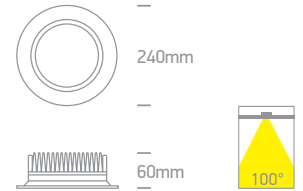

10130UV | 30W | SMD 2835 | Die cast

Adjustable colour temperature.

new
IP44

LED BUILT IN
80 CRI
CE
3 YEAR
UGR19

CCT Adjustable
6000K-4000K-3000K

A-A

| Order Code | Colour | Light Colour | CCT (K) | Watts | Lumen (lm) | Beam Angle | Input | Class | Lighting | Height | Depth | Quantity | Notes |
|------------|--------|--------------------------------|-------------------|-------|------------|------------|-------|-------|----------|--------|-------|----------------------------|-------|
| 10130UV/W | White | Daylight-Cool white-Warm white | 6000K-4000K-3000K | 30W | 2250lm | 100° | 230V | □ | 210mm | 80mm | 20 | Complete with 700mA driver | |