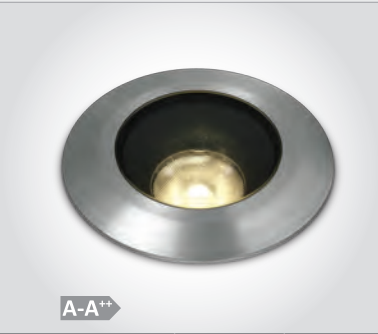

A-A++

69056B | 7W | COB LED | Aluminium

new
DARK LIGHT
IP67

80 CRI
DIMMABLE
CE
3 YEAR

LED BUILT IN
IK08

| Order Code | Colour | Light Colour | CCT (K) | Watts | Lumen (lm) | Beam Angle | Input | Class | S | U | ↑↓ | 📦 | Notes |
|------------|-----------|--------------|---------|-------|------------|------------|--------|-------|-------|------|----------------------|----|------------------------|
| 69056B/W | Aluminium | Warm white | 3000K | 7W | 560lm | 38° | 24V DC | ◆ | 200cm | 60mm | 100mm+300mm drainage | 36 | Requires 24V DC driver |