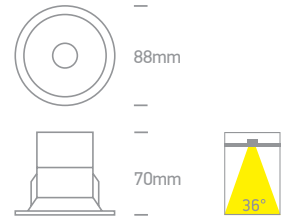

A-A+ 10108D/W/W

10108D | 8W | COB LED | Die cast

new
DARK LIGHT
IP20

10108D/B/W

10108D/BS/W

| Order Code | Colour | Light Colour | CCT (K) | Watts | Lumen (lm) | Beam Angle | Input | Class | Lighting | Height | Box | Notes |
|-------------|--------|--------------|---------|-------|------------|------------|-------|-------|----------|--------|-----|----------------------------|
| 10108D/W/W | White | Warm white | 3000K | 8W | 600lm | 36° | 230V | □ | 73mm | 90mm | 50 | Complete with 300mA driver |
| 10108D/B/W | Black | Warm white | 3000K | 8W | 600lm | 36° | 230V | □ | 73mm | 90mm | 50 | Complete with 300mA driver |
| 10108D/BS/W | Brass | Warm white | 3000K | 8W | 600lm | 36° | 230V | □ | 73mm | 90mm | 50 | Complete with 300mA driver |