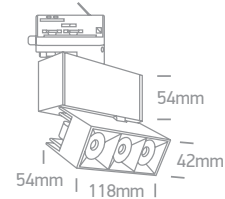

Track Spots

65105NT | 10W | MR16 | GU10 | Aluminium

new
DARK LIGHT
IP20

Order Code	Colour	Reflector	Watts	Input	Class		Notes
65105NT/BBS	Brushed brass	Black	10W	100-240V		24	-
65105NT/MG	Metal grey	Black	10W	100-240V		24	-

65524T | 12W | COB LED | Aluminium

Honeycomb.

new
DARK LIGHT
IP20

Order Code	Colour	Light Colour	CCT (K)	Watts	Lumen (lm)	Beam Angle	Input	Class		Notes
65524T/W/W	White	Warm white	3000K	12W	1000lm	36°	230V		24	Complete with 250mA driver
65524T/B/W	Black	Warm white	3000K	12W	1000lm	36°	230V		24	Complete with 250mA driver
65524T/BBS/W	Brushed brass	Warm white	3000K	12W	1000lm	36°	230V		24	Complete with 250mA driver

65306BT | 12W | COB LED | Die cast

new
IP20

Order Code	Colour	Light Colour	CCT (K)	Watts	Lumen (lm)	Beam Angle	Input	Class		Notes
65306BT/W/W	White	Warm white	3000K	12W	960lm	38°	230V		30	Complete with 300mA driver
65306BT/B/W	Black	Warm white	3000K	12W	960lm	38°	230V		30	Complete with 300mA driver

65506BT | 20W | COB LED | Die cast

new
IP20

Order Code	Colour	Light Colour	CCT (K)	Watts	Lumen (lm)	Beam Angle	Input	Class		Notes
65506BT/W/W	White	Warm white	3000K	20W	1600lm	38°	230V		20	Complete with 500mA driver
65506BT/B/W	Black	Warm white	3000K	20W	1600lm	38°	230V		20	Complete with 500mA driver