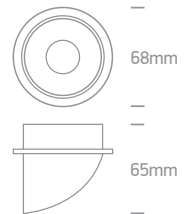

10105E1 | 50W | MR16 | GU10 | Aluminium

new
DARK LIGHT
IP20

10105E1/B/GL

Complete with 0950GB.

E-A++

10105E1/W/B

| Order Code | Colour | Reflector | Watts | Input | Class | | | | | Notes |
|--------------|--------|-----------|-------|----------|-------|------|------|-------|----|-------|
| 10105E1/W/B | White | Black | 50W | 100-240V | | 15cm | 62mm | 100mm | 50 | - |
| 10105E1/B/GL | Black | Gold | 50W | 100-240V | | 15cm | 62mm | 100mm | 50 | - |