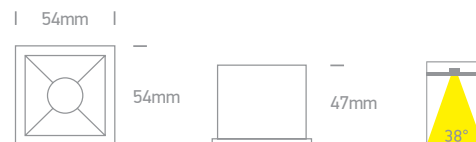

A-A** 50106B/W/W

50106B | 6W | COB LED | Die cast

new
IP20

50106B/B/W

| Order Code | Colour | Light Colour | CCT (K) | Watts | Lumen (lm) | Beam Angle | Input | Class | | | | Notes |
|------------|--------|--------------|---------|-------|------------|------------|-------|-------|---------|------|----|----------------------------|
| 50106B/W/W | White | Warm white | 3000K | 6W | 480lm | 38° | 230V | | 50x45mm | 70mm | 50 | Complete with 135mA driver |
| 50106B/B/W | Black | Warm white | 3000K | 6W | 480lm | 38° | 230V | | 50x45mm | 70mm | 50 | Complete with 135mA driver |