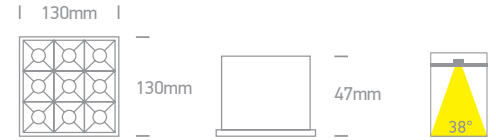

A-A** 50506B/W/W

50506B | 20W | COB LED | Die cast

new
IP20

50506B/B/W

| Order Code | Colour | Light Colour | CCT (K) | Watts | Lumen (lm) | Beam Angle | Input | Class | | | | Notes |
|------------|--------|--------------|---------|-------|------------|------------|-------|-------|----------|------|----|----------------------------|
| 50506B/W/W | White | Warm white | 3000K | 20W | 1600lm | 38° | 230V | | 200x45mm | 70mm | 20 | Complete with 500mA driver |
| 50506B/B/W | Black | Warm white | 3000K | 20W | 1600lm | 38° | 230V | | 200x45mm | 70mm | 20 | Complete with 500mA driver |

Recessed Spots Fixed LED

50906B | 36W | COB LED | Die cast

A-A⁺⁺ 50906B/W/W

new
IP20

50906B/B/W

| Order Code | Colour | Light Colour | CCT (K) | Watts | Lumen (lm) | Beam Angle | Input | Class | | | | Notes | |
|-------------------|--------|--------------|---------|-------|------------|------------|-------|-------|--|-----------|------|-------|----------------------------|
| 50906B/W/W | White | Warm white | 3000K | 36W | 2880lm | 38° | 230V | | | 125x125mm | 70mm | 18 | Complete with 850mA driver |
| 50906B/B/W | Black | Warm white | 3000K | 36W | 2880lm | 38° | 230V | | | 125x125mm | 70mm | 18 | Complete with 850mA driver |