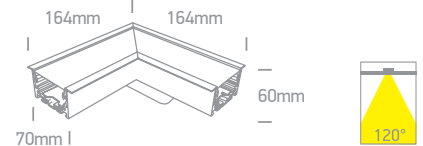

new
IP20

38152R | 40W | LED | Recessed linear system | Aluminium

Can be connected in line.

Complete with 4pcs fixing clips, 4pcs connectors & 2pcs end cups.

Order Code	Colour	Light Colour	CCT (K)	Watts	Lumen (lm)	Beam Angle	Input	Class				Notes
38152R/W/C	White	Cool white	4000K	40W	3600lm	120°	230V	⊕	1200x60mm	80mm	12	Complete with 1000mA driver
38152R/W/W	White	Warm white	3000K	40W	3600lm	120°	230V	⊕	1200x60mm	80mm	12	Complete with 1000mA driver

new
IP20

38152RC | 8W | LED | Corner for 38152R | Aluminium

Complete with 4pcs fixing clips, 4pcs connectors & 2pcs end cups.

Order Code	Colour	Light Colour	CCT (K)	Watts	Lumen (lm)	Beam Angle	Input	Class				Notes
38152RC/W/C	White	Cool white	4000K	8W	720lm	120°	230V	⊕	160x160x60mm	80mm	10	Complete with 250mA driver
38152RC/W/W	White	Warm white	3000K	8W	720lm	120°	230V	⊕	160x160x60mm	80mm	10	Complete with 250mA driver

new
IP20

38152RL | 10W | LED | Ceiling to wall corner for 38152R | Aluminium

Complete with 4pcs fixing clips, 4pcs connectors & 2pcs end cups.

Order Code	Colour	Light Colour	CCT (K)	Watts	Lumen (lm)	Beam Angle	Input	Class				Notes
38152RL/W/C	White	Cool white	4000K	10W	900lm	120°	230V	⊕	100x100x60mm	80mm	6	Complete with 200mA driver
38152RL/W/W	White	Warm white	3000K	10W	900lm	120°	230V	⊕	100x100x60mm	80mm	6	Complete with 200mA driver