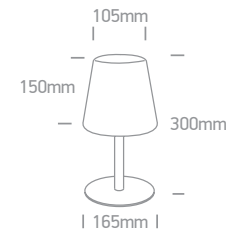

Charging time: 4Hrs
Working time: 8Hrs

Order Code	Colour	Light Colour	CCT (K)	Watts	Lumen (lm)	Class		Notes
61084/B	Black	Warm white	3000K	2W	80lm	Ⓛ	8	2200mAh lithium battery