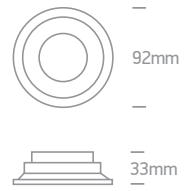

Recessed Spots Fixed

10105R1P | 50W | MR16 | GU10 | Aluminium

new
IP65

Prismatic glass.

E-A++

Order Code	Colour	Watts	Input	Class					Notes
10105R1P/W	White	50W	100-240V		15cm	68mm	120mm	50	Prismatic glass

10105R2P | 50W | MR16 | GU10 | Aluminium

new
DARK LIGHT
IP65

Prismatic glass.

E-A++

Order Code	Colour	Watts	Input	Class					Notes
10105R2P/W	White	50W	100-240V		15cm	82mm	130mm	50	Prismatic glass

10105E1 | 50W | MR16 | GU10 | Aluminium

new
DARK LIGHT
IP20

10105E1/B/GL

Complete with 0950GB.

E-A++

10105E1/W/B

Order Code	Colour	Reflector	Watts	Input	Class					Notes
10105E1/W/B	White	Black	50W	100-240V		15cm	62mm	100mm	50	-
10105E1/B/GL	Black	Gold	50W	100-240V		15cm	62mm	100mm	50	-