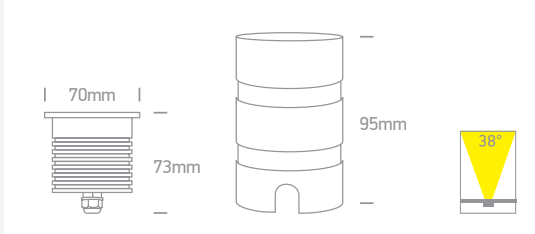

Order Code	Colour	Light Colour	CCT (K)	Watts	Lumen (lm)	Beam Angle	Input	Class	S	U	↑↓	📦	Notes
69056B/W	Aluminium	Warm white	3000K	7W	560lm	38°	24V DC	◆	200cm	60mm	100mm+300mm drainage	36	Requires 24V DC driver