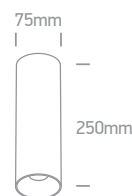

Order Code	Colour	Watts	Input	Class		Notes
12105MA/W	White	10W	100-240V		20	-
12105MA/B	Black	10W	100-240V		20	-
12105M/BBS	Brushed brass	10W	100-240V		20	-
12105MA/MG	Metal grey	10W	100-240V		20	-