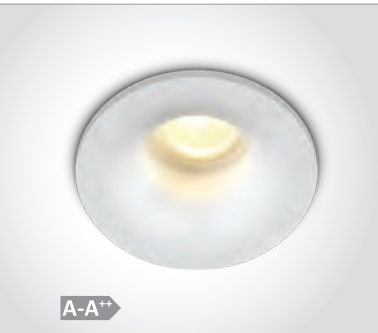

Recessed Spots Fixed LED

A-A++

10101LA | 2W | LED | Die cast

new
IP44