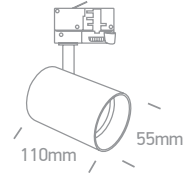

Track Spots

65105NT | 10W | MR16 | GU10 | Aluminium

new
DARK LIGHT
IP20

Order Code	Colour	Reflector	Watts	Input	Class		Notes
65105NT/BBS	Brushed brass	Black	10W	100-240V		24	-
65105NT/MG	Metal grey	Black	10W	100-240V		24	-

65524T | 12W | COB LED | Aluminium

Honeycomb.

new
DARK LIGHT
IP20

Order Code	Colour	Light Colour	CCT (K)	Watts	Lumen (lm)	Beam Angle	Input	Class		Notes
65524T/W/W	White	Warm white	3000K	12W	1000lm	36°	230V		24	Complete with 250mA driver
65524T/B/W	Black	Warm white	3000K	12W	1000lm	36°	230V		24	Complete with 250mA driver
65524T/BBS/W	Brushed brass	Warm white	3000K	12W	1000lm	36°	230V		24	Complete with 250mA driver

65306BT | 12W | COB LED | Die cast

new
IP20

Order Code	Colour	Light Colour	CCT (K)	Watts	Lumen (lm)	Beam Angle	Input	Class		Notes
65306BT/W/W	White	Warm white	3000K	12W	960lm	38°	230V		30	Complete with 300mA driver
65306BT/B/W	Black	Warm white	3000K	12W	960lm	38°	230V		30	Complete with 300mA driver

65506BT | 20W | COB LED | Die cast

new
IP20

Order Code	Colour	Light Colour	CCT (K)	Watts	Lumen (lm)	Beam Angle	Input	Class		Notes
65506BT/W/W	White	Warm white	3000K	20W	1600lm	38°	230V		20	Complete with 500mA driver
65506BT/B/W	Black	Warm white	3000K	20W	1600lm	38°	230V		20	Complete with 500mA driver