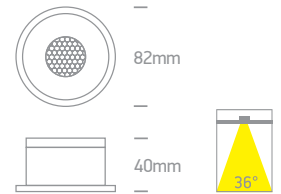

A-A⁺⁺

10112DH | 12W | COB LED | Die cast

Complete with honeycomb.

new
DARK LIGHT
IP20

90 CRI
DIMMABLE
CE
5 YEAR

LED BUILT IN
QUICK FIX

| Order Code | Colour | Light Colour | CCT (K) | Watts | Lumen (lm) | Beam Angle | Input | Class | | | | | Notes |
|-------------|--------|--------------|---------|-------|------------|------------|-------|-------|------|------|------|----|-----------------------|
| 10112DH/W/W | White | Warm white | 3000K | 12W | 1000lm | 36° | 700mA | | 40cm | 72mm | 60mm | 50 | Requires 700mA driver |