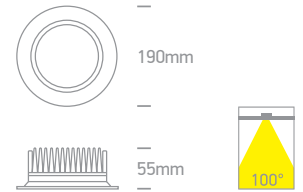

10120UV | 20W | SMD 2835 | Die cast

Adjustable colour temperature.

new
IP44

LED BUILT IN
80 CRI
CE
3 YEAR
UGR19

CCT Adjustable
6000K-4000K-3000K

A-A

| Order Code | Colour | Light Colour | CCT (K) | Watts | Lumen (lm) | Beam Angle | Input | Class | Lighting | Height | Depth | Quantity | Notes |
|------------|--------|--------------------------------|-------------------|-------|------------|------------|-------|-------|----------|--------|-------|----------------------------|-------|
| 10120UV/W | White | Daylight-Cool white-Warm white | 6000K-4000K-3000K | 20W | 1500lm | 100° | 230V | □ | 170mm | 75mm | 20 | Complete with 550mA driver | |