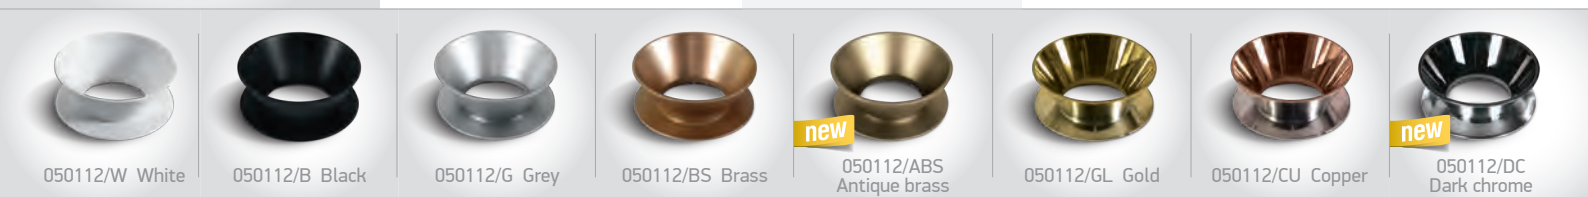

A-A++ 12105M/BBS + 050112/B

12105M | 10W | MR16 | GU10 | Aluminium + plastic reflector

Reflector must be ordered separately.

new
DARK LIGHT
IP20

12105M/MG + 050112/B

| Order Code | Colour | Watts | Input | Class | | Notes |
|------------|---------------|-------|----------|-------|----|-------|
| 12105M/BBS | Brushed brass | 10W | 100-240V | | 20 | - |
| 12105M/MG | Metal grey | 10W | 100-240V | | 20 | - |