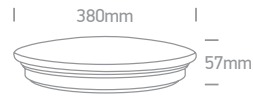

Order Code	Colour	Light Colour	CCT (K)	Watts	Lumen (lm)	Input	Class		Notes
62154/W/W	White	Warm white	3000K	24W	1560lm	230V		1	Complete with 200mA driver
62154/B/W	Black	Warm white	3000K	24W	1560lm	230V		1	Complete with 200mA driver
62154/C/W	Chrome	Warm white	3000K	24W	1560lm	230V		1	Complete with 200mA driver