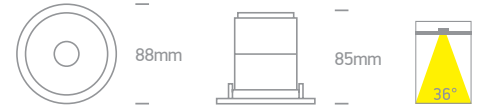

Order Code	Colour	Light Colour	CCT (K)	Watts	Lumen (lm)	Beam Angle	Input	Class				Notes
10108D1/W/W	White	Warm white	3000K	8W	560lm	36°	230V		73mm	105mm	50	Complete with 300mA driver