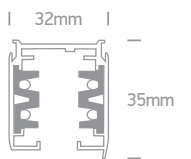

Order Code	Colour	Input	Ampere	Class		Notes
40002A/W	White	100-240V	16A		10	-
40002A/B	Black	100-240V	16A		10	-