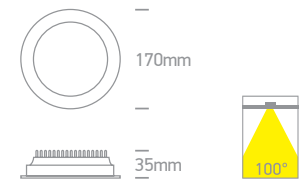

10124U | 24W | SMD 2835 | Die cast

80 CRI

UGR19