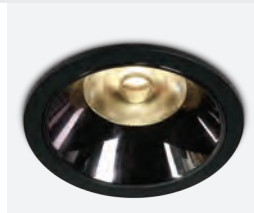

Suitable for 89015A driver.