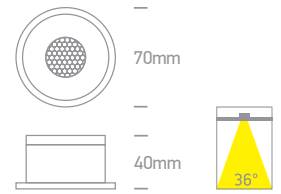

A-A⁺⁺

10106DH | 6W | COB LED | Die cast

Complete with honeycomb.

new
DARK LIGHT
IP20

90 CRI
DIMMABLE
CE
5 YEAR

LED BUILT IN
QUICK FIX

| Order Code | Colour | Light Colour | CCT (K) | Watts | Lumen (lm) | Beam Angle | Input | Class | | | | | Notes |
|-------------|--------|--------------|---------|-------|------------|------------|-------|-------|------|------|------|----|-----------------------|
| 10106DH/W/W | White | Warm white | 3000K | 6W | 500lm | 36° | 350mA | | 40cm | 63mm | 60mm | 50 | Requires 350mA driver |