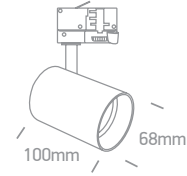

Track Spots

65105NT | 10W | MR16 | GU10 | Aluminium

new
DARK LIGHT
IP20

Order Code	Colour	Reflector	Watts	Input	Class		Notes
65105NT/BBS	Brushed brass	Black	10W	100-240V		24	-
65105NT/MG	Metal grey	Black	10W	100-240V		24	-

65524T | 12W | COB LED | Aluminium

Honeycomb.

new
DARK LIGHT
IP20

Order Code	Colour	Light Colour	CCT (K)	Watts	Lumen (lm)	Beam Angle	Input	Class		Notes
65524T/W/W	White	Warm white	3000K	12W	1000lm	36°	230V		24	Complete with 250mA driver
65524T/B/W	Black	Warm white	3000K	12W	1000lm	36°	230V		24	Complete with 250mA driver
65524T/BBS/W	Brushed brass	Warm white	3000K	12W	1000lm	36°	230V		24	Complete with 250mA driver

65306BT | 12W | COB LED | Die cast

new
IP20

Order Code	Colour	Light Colour	CCT (K)	Watts	Lumen (lm)	Beam Angle	Input	Class		Notes
65306BT/W/W	White	Warm white	3000K	12W	960lm	38°	230V		30	Complete with 300mA driver
65306BT/B/W	Black	Warm white	3000K	12W	960lm	38°	230V		30	Complete with 300mA driver

65506BT | 20W | COB LED | Die cast

new
IP20

Order Code	Colour	Light Colour	CCT (K)	Watts	Lumen (lm)	Beam Angle	Input	Class		Notes
65506BT/W/W	White	Warm white	3000K	20W	1600lm	38°	230V		20	Complete with 500mA driver
65506BT/B/W	Black	Warm white	3000K	20W	1600lm	38°	230V		20	Complete with 500mA driver