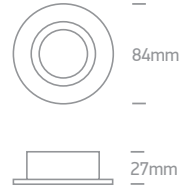

Recessed Spots Fixed

10105R1P | 50W | MR16 | GU10 | Aluminium

new
IP65

Prismatic glass.

E-A++

| Order Code | Colour | Watts | Input | Class | | | | | Notes |
|------------|--------|-------|----------|-------|------|------|-------|----|-----------------|
| 10105R1P/W | White | 50W | 100-240V | | 15cm | 68mm | 120mm | 50 | Prismatic glass |