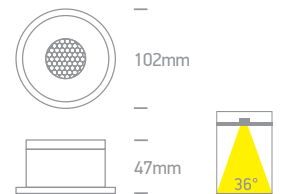

A-A⁺⁺

10118DH | 18W | COB LED | Die cast

Complete with honeycomb.

new
DARK LIGHT
IP20

90 CRI
DIMMABLE
CE
5 YEAR

LED BUILT IN
QUICK FIX

| Order Code | Colour | Light Colour | CCT (K) | Watts | Lumen (lm) | Beam Angle | Input | Class | | | | | Notes |
|-------------|--------|--------------|---------|-------|------------|------------|-------|-------|------|------|------|----|-----------------------|
| 10118DH/W/W | White | Warm white | 3000K | 18W | 1500lm | 36° | 500mA | | 40cm | 91mm | 70mm | 30 | Requires 500mA driver |