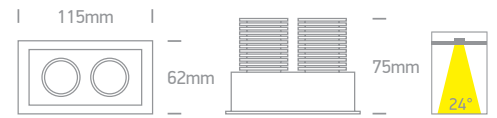

Order Code	Colour	Light Colour	CCT (K)	Watts	Lumen (lm)	Beam Angle	Input	Class	⏏	⚡	⏏	📦	Notes
51206M/W/W	White	Warm white	3000K	2x6W	2x540lm	24°	350mA	⚡	⏏	⚡	⏏	📦	Requires 2x350mA drivers