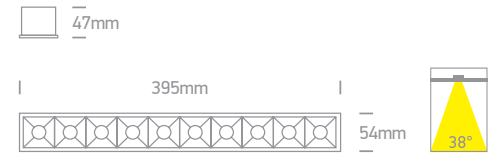

Recessed Spots Fixed LED

50906B | 36W | COB LED | Die cast

A-A⁺⁺ 50906B/W/W

new
IP20

50906B/B/W

| Order Code | Colour | Light Colour | CCT (K) | Watts | Lumen (lm) | Beam Angle | Input | Class | | | | Notes | |
|-------------------|--------|--------------|---------|-------|------------|------------|-------|-------|--|-----------|------|-------|----------------------------|
| 50906B/W/W | White | Warm white | 3000K | 36W | 2880lm | 38° | 230V | | | 125x125mm | 70mm | 18 | Complete with 850mA driver |
| 50906B/B/W | Black | Warm white | 3000K | 36W | 2880lm | 38° | 230V | | | 125x125mm | 70mm | 18 | Complete with 850mA driver |

50006B | 40W | COB LED | Die cast

A-A⁺⁺ 50006B/W/W

new
IP20

50006B/B/W

| Order Code | Colour | Light Colour | CCT (K) | Watts | Lumen (lm) | Beam Angle | Input | Class | | | | Notes | |
|-------------------|--------|--------------|---------|-------|------------|------------|-------|-------|--|----------|------|-------|-----------------------------|
| 50006B/W/W | White | Warm white | 3000K | 40W | 3200lm | 38° | 230V | | | 386x45mm | 70mm | 15 | Complete with 1000mA driver |
| 50006B/B/W | Black | Warm white | 3000K | 40W | 3200lm | 38° | 230V | | | 386x45mm | 70mm | 15 | Complete with 1000mA driver |