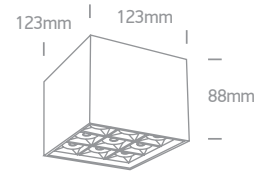

12906B | 30W | COB LED | Aluminium

new
IP20

Order Code	Colour	Light Colour	CCT (K)	Watts	Lumen (lm)	Beam Angle	Input	Class		Notes
12906B/W/W	White	Warm white	3000K	30W	2400lm	38°	230V		12	Complete with 700mA driver
12906B/B/W	Black	Warm white	3000K	30W	2400lm	38°	230V		12	Complete with 700mA driver