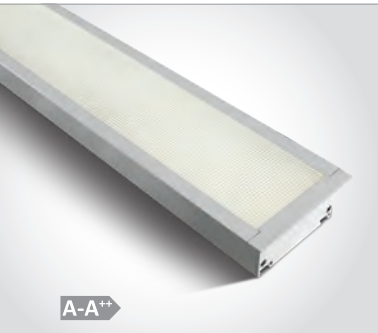

38150AR | 40W | SMD 2835 | Recessed linear system | Aluminium

Can be connected in line.

Complete with 4pcs fixing clips, 4pcs connectors & 2pcs end cups.

A-A**

| Order Code | Colour | Light Colour | CCT (K) | Watts | Lumen (lm) | Beam Angle | Input | Class | | | | Notes |
|-------------|--------|--------------|---------|-------|------------|------------|-------|-------|-----------|------|----|-----------------------------|
| 38150AR/W/C | White | Cool white | 4000K | 40W | 3600lm | 120° | 230V | | 1200x68mm | 80mm | 12 | Complete with 1000mA driver |
| 38150AR/W/W | White | Warm white | 3000K | 40W | 3600lm | 120° | 230V | | 1200x68mm | 80mm | 12 | Complete with 1000mA driver |