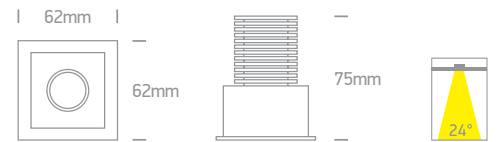

Recessed Spots Adjustable LED

A-A++

11106M | 6W | COB LED | Die cast

new
IP20

Suitable for 89008 driver.

Order Code	Colour	Light Colour	CCT (K)	Watts	Lumen (lm)	Beam Angle	Input	Class	⏏	⚡	⏏	📦	Notes
11106M/W/W	White	Warm white	3000K	6W	540lm	24°	350mA	⚡	⏏	⚡	⏏	📦	Requires 350mA driver

A-A++

51106M | 6W | COB LED | Die cast

new
IP20

Suitable for 89008 driver.

Order Code	Colour	Light Colour	CCT (K)	Watts	Lumen (lm)	Beam Angle	Input	Class	⏏	⚡	⏏	📦	Notes
51106M/W/W	White	Warm white	3000K	6W	540lm	24°	350mA	⚡	⏏	⚡	⏏	📦	Requires 350mA driver

A-A++

51206M | 2x6W | COB LED | Die cast

new
IP20

Suitable for 2x89008 driver.

Order Code	Colour	Light Colour	CCT (K)	Watts	Lumen (lm)	Beam Angle	Input	Class	⏏	⚡	⏏	📦	Notes
51206M/W/W	White	Warm white	3000K	2x6W	2x540lm	24°	350mA	⚡	⏏	⚡	⏏	📦	Requires 2x350mA drivers

A-A++

51306M | 3x6W | COB LED | Die cast

new
IP20

Suitable for 3x89008 driver.

Order Code	Colour	Light Colour	CCT (K)	Watts	Lumen (lm)	Beam Angle	Input	Class	⏏	⚡	⏏	📦	Notes
51306M/W/W	White	Warm white	3000K	3x6W	3x540lm	24°	350mA	⚡	⏏	⚡	⏏	📦	Requires 3x350mA drivers