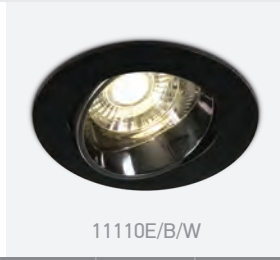

11102DB | 2W | COB LED | Super narrow beam | Die cast

new
IP20

A-A++

Order Code	Colour	Light Colour	CCT (K)	Watts	Lumen (lm)	Beam Angle	Input	Class	⚡	🔧	📏	📦	Notes
11102DB/W/W	White	Warm white	3000K	2W	140lm	3°	700mA	⬡	40cm	52mm	65mm	100	Requires 700mA driver

11110E | 10W | COB LED | Die cast

new
DARK LIGHT
IP20

A-A++ 11110E/W/W

Order Code	Colour	Light Colour	CCT (K)	Watts	Lumen (lm)	Beam Angle	Input	Class	🔧	📏	📦	Notes
11110E/W/W	White	Warm white	3000K	10W	850lm	30°	230V	⬡	85mm	80mm	40	Complete with 250mA driver
11110E/B/W	Black	Warm white	3000K	10W	850lm	30°	230V	⬡	85mm	80mm	40	Complete with 250mA driver

11120E | 20W | COB LED | Die cast

new
DARK LIGHT
IP20

A-A++ 11120E/W/W

Order Code	Colour	Light Colour	CCT (K)	Watts	Lumen (lm)	Beam Angle	Input	Class	🔧	📏	📦	Notes
11120E/W/W	White	Warm white	3000K	20W	1700lm	30°	230V	⬡	140mm	110mm	20	Complete with 500mA driver
11120E/B/W	Black	Warm white	3000K	20W	1700lm	30°	230V	⬡	140mm	110mm	20	Complete with 500mA driver

11130E | 30W | COB LED | Die cast

new
DARK LIGHT
IP20

A-A++ 11130E/W/W

Order Code	Colour	Light Colour	CCT (K)	Watts	Lumen (lm)	Beam Angle	Input	Class	🔧	📏	📦	Notes
11130E/W/W	White	Warm white	3000K	30W	2550lm	30°	230V	⬡	200mm	95mm	10	Complete with 750mA driver
11130E/B/W	Black	Warm white	3000K	30W	2550lm	30°	230V	⬡	200mm	95mm	10	Complete with 750mA driver