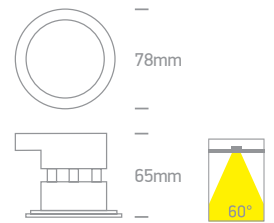

A-A++

10107DF | 7W | SMD LED | Fire Rated | Metal

Complete with white ring.

new
IP65

Optional rings.
Order code 050178/B Black
050178/C Chrome

| Order Code | Colour | Light Colour | CCT (K) | Watts | Lumen (lm) | Beam Angle | Input | Class | 💡 | ⏏ | 📦 | Notes |
|------------|--------|--------------|---------|-------|------------|------------|-------|-------|------|------|----|-------------------------------|
| 10107DF/W | White | Warm white | 3000K | 7W | 500lm | 60° | 230V | ⬤ | 65mm | 90mm | 36 | Complete with dimmable driver |