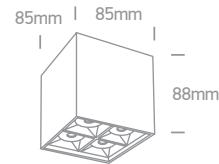

12406B | 15W | COB LED | Aluminium

new
IP20

Order Code	Colour	Light Colour	CCT (K)	Watts	Lumen (lm)	Beam Angle	Input	Class		Notes
12406B/W/W	White	Warm white	3000K	15W	1200lm	38°	230V		30	Complete with 350mA driver
12406B/B/W	Black	Warm white	3000K	15W	1200lm	38°	230V		30	Complete with 350mA driver