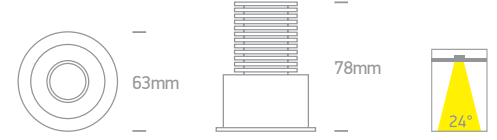

Recessed Spots Adjustable LED

A-A++

11106M | 6W | COB LED | Die cast

new
IP20

Suitable for 89008 driver.

| Order Code | Colour | Light Colour | CCT (K) | Watts | Lumen (lm) | Beam Angle | Input | Class | ⏏ | ⚡ | ⏏ | 📦 | Notes |
|------------|--------|--------------|---------|-------|------------|------------|-------|-------|---|---|---|---|-----------------------|
| 11106M/W/W | White | Warm white | 3000K | 6W | 540lm | 24° | 350mA | ⚡ | ⏏ | ⚡ | ⏏ | 📦 | Requires 350mA driver |