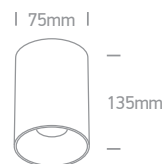

Order Code	Colour	Watts	Input	Class		Notes
12105M/BBS	Brushed brass	10W	100-240V		20	-
12105M/MG	Metal grey	10W	100-240V		20	-