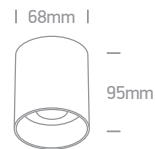

12105N | 10W | MR16 | GU10 | Aluminium

new
DARK LIGHT
IP20

Order Code	Colour	Reflector	Watts	Input	Class		Notes
12105N/BBS	Brushed brass	Black	10W	100-240V		36	-
12105N/MG	Metal grey	Black	10W	100-240V		36	-

12105M | 10W | MR16 | GU10 | Aluminium + plastic reflector

Reflector must be ordered separately.

new
DARK LIGHT
IP20

Order Code	Colour	Watts	Input	Class		Notes
12105M/BBS	Brushed brass	10W	100-240V		20	-
12105M/MG	Metal grey	10W	100-240V		20	-

12105MA | 10W | MR16 | GU10 | Aluminium + plastic reflector

Reflector must be ordered separately.

new
DARK LIGHT
IP20

Order Code	Colour	Watts	Input	Class		Notes
12105MA/W	White	10W	100-240V		20	-
12105MA/B	Black	10W	100-240V		20	-
12105M/BBS	Brushed brass	10W	100-240V		20	-
12105MA/MG	Metal grey	10W	100-240V		20	-