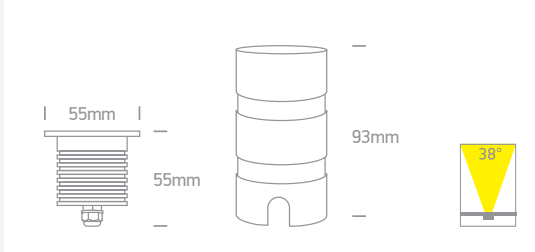

Order Code	Colour	Light Colour	CCT (K)	Watts	Lumen (lm)	Beam Angle	Input	Class	S	U	↑↓	📦	Notes
69056A/W	Aluminium	Warm white	3000K	3W	240lm	38°	24V DC	◆	200cm	50mm	100mm+300mm drainage	50	Requires 24V DC driver