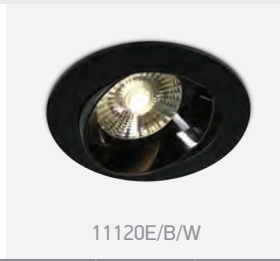

11102DB | 2W | COB LED | Super narrow beam | Die cast

new
IP20

A-A++

Order Code	Colour	Light Colour	CCT (K)	Watts	Lumen (lm)	Beam Angle	Input	Class	⚡	🔧	📏	📦	Notes
11102DB/W/W	White	Warm white	3000K	2W	140lm	3°	700mA	⬡	40cm	52mm	65mm	100	Requires 700mA driver

11110E | 10W | COB LED | Die cast

new
DARK LIGHT
IP20

A-A++ 11110E/W/W

Order Code	Colour	Light Colour	CCT (K)	Watts	Lumen (lm)	Beam Angle	Input	Class	🔧	📏	📦	Notes
11110E/W/W	White	Warm white	3000K	10W	850lm	30°	230V	⬡	85mm	80mm	40	Complete with 250mA driver
11110E/B/W	Black	Warm white	3000K	10W	850lm	30°	230V	⬡	85mm	80mm	40	Complete with 250mA driver

11120E | 20W | COB LED | Die cast

new
DARK LIGHT
IP20

A-A++ 11120E/W/W

Order Code	Colour	Light Colour	CCT (K)	Watts	Lumen (lm)	Beam Angle	Input	Class	🔧	📏	📦	Notes
11120E/W/W	White	Warm white	3000K	20W	1700lm	30°	230V	⬡	140mm	110mm	20	Complete with 500mA driver
11120E/B/W	Black	Warm white	3000K	20W	1700lm	30°	230V	⬡	140mm	110mm	20	Complete with 500mA driver

11130E | 30W | COB LED | Die cast

new
DARK LIGHT
IP20

A-A++ 11130E/W/W

Order Code	Colour	Light Colour	CCT (K)	Watts	Lumen (lm)	Beam Angle	Input	Class	🔧	📏	📦	Notes
11130E/W/W	White	Warm white	3000K	30W	2550lm	30°	230V	⬡	200mm	95mm	10	Complete with 750mA driver
11130E/B/W	Black	Warm white	3000K	30W	2550lm	30°	230V	⬡	200mm	95mm	10	Complete with 750mA driver