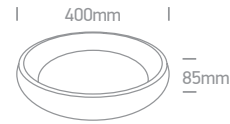

62134N | 32W | SMD 2835 | Metal

new
IP20

A-A⁺⁺

Order Code	Colour	Light Colour	CCT (K)	Watts	Lumen (lm)	Beam Angle	Input	Class		Notes
62134N/BBS/W	Brushed brass	Warm white	3000K	32W	1750lm	120°	230V		1	Complete with 750mA driver

62144N | 50W | SMD 2835 | Metal

new
IP20

A-A⁺⁺

Order Code	Colour	Light Colour	CCT (K)	Watts	Lumen (lm)	Beam Angle	Input	Class		Notes
62144N/BBS/W	Brushed brass	Warm white	3000K	50W	2750lm	120°	230V		1	Complete with 1200mA driver

67452 | 30W | SMD 2835 | Aluminium

new
DARK LIGHT
IP20

A-A⁺⁺ 67452/W/W

67452/B/W

Order Code	Colour	Light Colour	CCT (K)	Watts	Lumen (lm)	Input	Class		Notes
67452/W/W	White	Warm white	3000K	30W	2000lm	230V		1	Complete with 500mA driver
67452/B/W	Black	Warm white	3000K	30W	2000lm	230V		1	Complete with 500mA driver