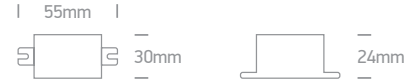

89006P | 2-6W | 350mA

new
IP66

Order Code	Input	Power	Output	Class	Dimmable		Notes
89006P	230V	2-6W	350mA		NO	100	-

89006PC | 1,5-6W | 500mA

new
IP66

Order Code	Input	Power	Output	Class	Dimmable		Notes
89006PC	230V	1,5-6W	500mA		NO	100	-

89006PA | 2-6W | 700mA

new
IP66

Order Code	Input	Power	Output	Class	Dimmable		Notes
89006PA	230V	2-6W	700mA		NO	100	-

89015CT | 7,5-15W | 500mA | TRIAC | Dimmable

new
IP20

Order Code	Input	Power	Output	Class	Dimmable		Notes
89015CT	230V	7,5-15W	500mA		YES	100	-