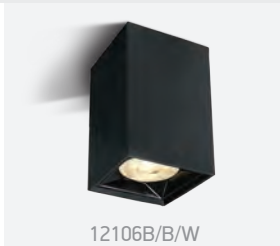

12106B | 6W | COB LED | Aluminium

new
IP20

| Order Code | Colour | Light Colour | CCT (K) | Watts | Lumen (lm) | Beam Angle | Input | Class | | Notes |
|------------|--------|--------------|---------|-------|------------|------------|-------|-------|----|----------------------------|
| 12106B/W/W | White | Warm white | 3000K | 6W | 480lm | 38° | 230V | | 60 | Complete with 120mA driver |
| 12106B/B/W | Black | Warm white | 3000K | 6W | 480lm | 38° | 230V | | 60 | Complete with 120mA driver |