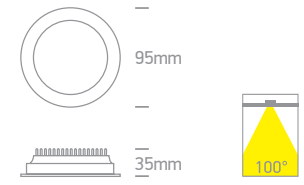

10110U | 10W | SMD 2835 | Die cast

80 CRI

UGR19

Order Code	Colour	Light Colour	CCT (K)	Watts	Lumen (lm)	Beam Angle	Input	Class				Notes
10110U/W/C	White	Cool white	4000K	10W	750lm	100°	230V		86mm	55mm	40	Complete with 200mA driver
10110U/W/W	White	Warm white	3000K	10W	750lm	100°	230V		86mm	55mm	40	Complete with 200mA driver