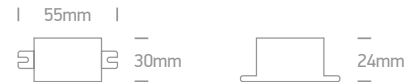

89006P | 2-6W | 350mA

new
IP66

Order Code	Input	Power	Output	Class	Dimmable		Notes
89006P	230V	2-6W	350mA		NO	100	-

89006PC | 1,5-6W | 500mA

new
IP66

Order Code	Input	Power	Output	Class	Dimmable		Notes
89006PC	230V	1,5-6W	500mA		NO	100	-

89006PA | 2-6W | 700mA

new
IP66

Order Code	Input	Power	Output	Class	Dimmable		Notes
89006PA	230V	2-6W	700mA		NO	100	-

89015CT | 7,5-15W | 500mA | TRIAC | Dimmable

new
IP20

Order Code	Input	Power	Output	Class	Dimmable		Notes
89015CT	230V	7,5-15W	500mA		YES	100	-