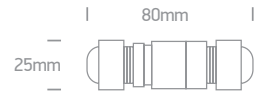

050180 | Fast cable connector | 32A | Max. 4mm wires

new

0800BA | Waterproof connection box 1 IN / 1 OUT | 16A | 450V | Cable diameter 0,5-1,5mm

new

IP67

0800C | Waterproof connection box 2 IN / 2 OUT | 24A | 450V | Cable diameter 4-14mm