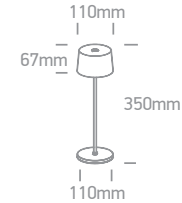

61082A | 3,3W | SMD LED | Touch switch | Dimmable | Die cast

Rechargeable USB socket.

new
IP65

61082A/B

Charging time: 6Hrs
Working time: 9Hrs

| Order Code | Colour | Light Colour | CCT (K) | Watts | Lumen (lm) | Class | | Notes |
|------------|--------|--------------|---------|-------|------------|-------|---|---------------------------|
| 61082A/W | White | Warm white | 3000K | 3,3W | 200lm | Ⓛ | 6 | 2x2200mAh lithium battery |
| 61082A/B | Black | Warm white | 3000K | 3,3W | 200lm | Ⓛ | 6 | 2x2200mAh lithium battery |