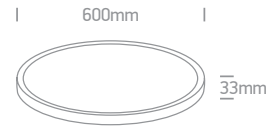

Plafó

A-A+ 62152/W/W

new
IP20

62152 | 40W | SMD 2835 | Aluminium

Super slim.

62152/B/W

| Order Code | Colour | Light Colour | CCT (K) | Watts | Lumen (lm) | Input | Class | | Notes |
|------------|--------|--------------|---------|-------|------------|-------|-------|---|----------------------------|
| 62152/W/C | White | Cool white | 4000K | 40W | 2800lm | 230V | | 5 | Complete with 700mA driver |
| 62152/W/W | White | Warm white | 3000K | 40W | 2800lm | 230V | | 5 | Complete with 700mA driver |
| 62152/B/W | Black | Warm white | 3000K | 40W | 2800lm | 230V | | 5 | Complete with 700mA driver |