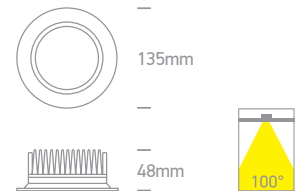

10113UV | 13W | SMD 2835 | Die cast

Adjustable colour temperature.

new
IP44

LED BUILT IN
80 CRI
CE
3 YEAR
UGR19

CCT Adjustable
6000K-4000K-3000K

A-A

| Order Code | Colour | Light Colour | CCT (K) | Watts | Lumen (lm) | Beam Angle | Input | Class | Lighting | Height | Depth | Quantity | Notes |
|------------|--------|--------------------------------|-------------------|-------|------------|------------|-------|-------|----------|--------|-------|----------------------------|-------|
| 10113UV/W | White | Daylight-Cool white-Warm white | 6000K-4000K-3000K | 13W | 975lm | 100° | 230V | □ | 120mm | 70mm | 20 | Complete with 300mA driver | |