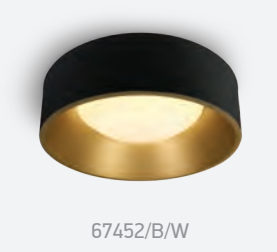

62144N | 50W | SMD 2835 | Metal

new
IP20

A-A⁺⁺

| Order Code | Colour | Light Colour | CCT (K) | Watts | Lumen (lm) | Beam Angle | Input | Class | | Notes |
|--------------|---------------|--------------|---------|-------|------------|------------|-------|-------|---|-----------------------------|
| 62144N/BBS/W | Brushed brass | Warm white | 3000K | 50W | 2750lm | 120° | 230V | | 1 | Complete with 1200mA driver |

67452 | 30W | SMD 2835 | Aluminium

new
DARK LIGHT
IP20

A-A⁺⁺ 67452/W/W

67452/B/W

| Order Code | Colour | Light Colour | CCT (K) | Watts | Lumen (lm) | Input | Class | | Notes |
|------------|--------|--------------|---------|-------|------------|-------|-------|---|----------------------------|
| 67452/W/W | White | Warm white | 3000K | 30W | 2000lm | 230V | | 1 | Complete with 500mA driver |
| 67452/B/W | Black | Warm white | 3000K | 30W | 2000lm | 230V | | 1 | Complete with 500mA driver |