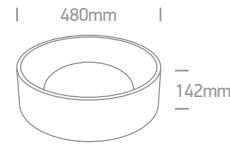

A-A⁺⁺ 67452/W/W

67452/B/W

Order Code	Colour	Light Colour	CCT (K)	Watts	Lumen (lm)	Input	Class		Notes
67452/W/W	White	Warm white	3000K	30W	2000lm	230V		1	Complete with 500mA driver
67452/B/W	Black	Warm white	3000K	30W	2000lm	230V		1	Complete with 500mA driver