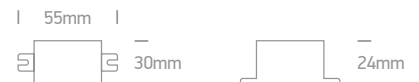

89006P | 2-6W | 350mA

new
IP66

Order Code	Input	Power	Output	Class	Dimmable		Notes
89006P	230V	2-6W	350mA		NO	100	-

89006PC | 1,5-6W | 500mA

new
IP66

Order Code	Input	Power	Output	Class	Dimmable		Notes
89006PC	230V	1,5-6W	500mA		NO	100	-

89006PA | 2-6W | 700mA

new
IP66

Order Code	Input	Power	Output	Class	Dimmable		Notes
89006PA	230V	2-6W	700mA		NO	100	-

89015CT | 7,5-15W | 500mA | TRIAC | Dimmable

new
IP20

Order Code	Input	Power	Output	Class	Dimmable		Notes
89015CT	230V	7,5-15W	500mA		YES	100	-