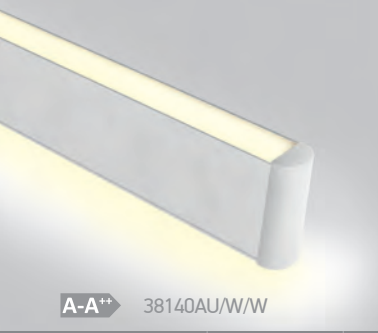

38150BR | 40W | SMD 3030 | Recessed linear system | Aluminium

Can be connected in line.

Complete with 4pcs fixing clips, 4pcs connectors & 2pcs end cups.

A-A**

38150BR/W/C

38150BR/B/C

| Order Code | Colour | Light Colour | CCT (K) | Watts | Lumen (lm) | Beam Angle | Input | Class | | | | Notes |
|-------------|--------|--------------|---------|-------|------------|------------|-------|-------|-----------|------|----|-----------------------------|
| 38150BR/W/C | White | Cool white | 4000K | 40W | 4000lm | 34° | 230V | | 1280x68mm | 80mm | 12 | Complete with 1000mA driver |
| 38150BR/W/W | White | Warm white | 3000K | 40W | 4000lm | 34° | 230V | | 1280x68mm | 80mm | 12 | Complete with 1000mA driver |
| 38150BR/B/C | Black | Cool white | 4000K | 40W | 4000lm | 34° | 230V | | 1280x68mm | 80mm | 12 | Complete with 1000mA driver |
| 38150BR/B/W | Black | Warm white | 3000K | 40W | 4000lm | 34° | 230V | | 1280x68mm | 80mm | 12 | Complete with 1000mA driver |