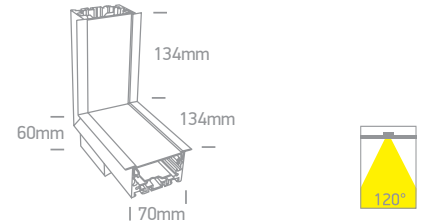

A-A** 38152RL/W/C

new
IP20

38152RL | 10W | LED | Ceiling to wall corner for 38152R | Aluminium

38152RL/W/W

Complete with 4pcs fixing clips, 4pcs connectors & 2pcs end cups.

| Order Code | Colour | Light Colour | CCT (K) | Watts | Lumen (lm) | Beam Angle | Input | Class | | | | Notes |
|-------------|--------|--------------|---------|-------|------------|------------|-------|-------|--------------|------|---|----------------------------|
| 38152RL/W/C | White | Cool white | 4000K | 10W | 900lm | 120° | 230V | ⊕ | 100x100x60mm | 80mm | 6 | Complete with 200mA driver |
| 38152RL/W/W | White | Warm white | 3000K | 10W | 900lm | 120° | 230V | ⊕ | 100x100x60mm | 80mm | 6 | Complete with 200mA driver |