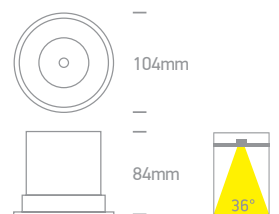

Order Code	Colour	Light Colour	CCT (K)	Watts	Lumen (lm)	Beam Angle	Input	Class				Notes
10118DC/W/W	White	Warm white	3000K	18W	1750lm	36°	500mA		40cm	94mm	100mm	30 Requires 500mA driver
10118DC/B/W	Black	Warm white	3000K	18W	1750lm	36°	500mA		40cm	94mm	100mm	30 Requires 500mA driver