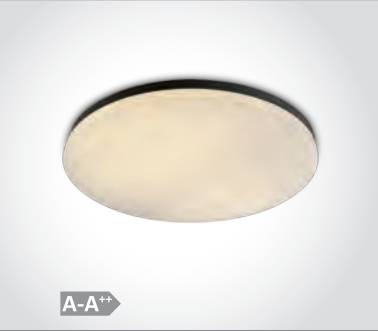

A-A+ 62152A/W/W

new
IP20

62152A | 40W | SMD 2835 | Aluminium

Super slim.

62152A/B/W

| Order Code | Colour | Light Colour | CCT (K) | Watts | Lumen (lm) | Input | Class | | Notes |
|------------|--------|--------------|---------|-------|------------|-------|-------|---|----------------------------|
| 62152A/W/C | White | Cool white | 4000K | 40W | 2800lm | 230V | | 5 | Complete with 700mA driver |
| 62152A/W/W | White | Warm white | 3000K | 40W | 2800lm | 230V | | 5 | Complete with 700mA driver |
| 62152A/B/W | Black | Warm white | 3000K | 40W | 2800lm | 230V | | 5 | Complete with 700mA driver |