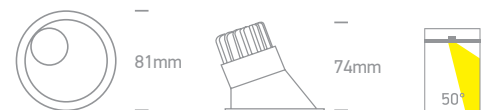

10108A | 8W | COB LED | Die cast | Assymetric reflector

new
DARK LIGHT
IP20

Order Code	Colour	Light Colour	CCT (K)	Watts	Lumen (lm)	Beam Angle	Input	Class	Lighting	Height	Box	Notes
10108A/W/W	White	Warm white	3000K	8W	560lm	50°	230V	□	68mm	85mm	50	Complete with 350mA driver