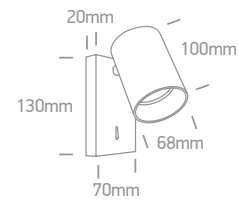

Order Code	Colour	Reflector	Watts	Input	Class		Notes
65105NA/BBS	Brushed brass	Black	10W	100-240V		24	-
65105NA/MG	Metal grey	Black	10W	100-240V		24	-